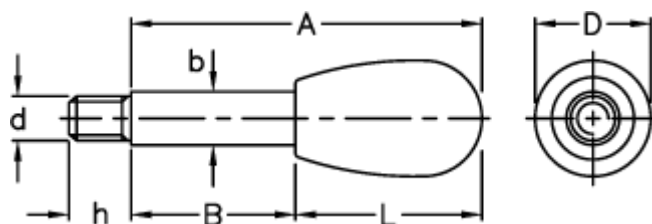

Data Sheet

Article number: 2304004202

Description: E+G Lever arm
BL.368/14x135

Measures

A = 135

b = 14

B = 80

D = 33

d 6g = M12

h = 15

L = 55